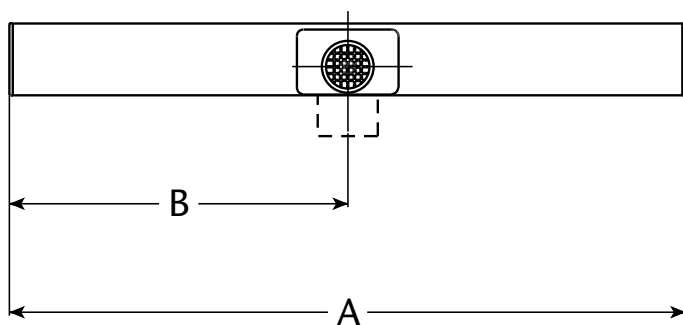

Water Features | Wasserattraktionen | Waterattracties
Animation d'eau | Recreación acuática | Acqua ricreazione

MAGICFALLS™ WATER FALLS

Model	Description

SHEET-effect

581201FSW-EU	MagicFalls SHEET 300mm (1') White - 152,40mm (6") depth
581218FSW-EU	MagicFalls SHEET 450mm (18") White - 152,40mm (6") depth
581202FSW-EU	MagicFalls SHEET 600mm (2') White - 152,40mm (6") depth
581203FSW-EU	MagicFalls SHEET 900mm (3') White - 152,40mm (6") depth

RAINFALL-effect

581201FRW-EU	MagicFalls RAINFALL 300mm (1') White - 152,40mm (6") depth
581218FRW-EU	MagicFalls RAINFALL 450mm (18") White - 152,40mm (6") depth
581202FRW-EU	MagicFalls RAINFALL 600mm (2') White - 152,40mm (6") depth
581203FRW-EU	MagicFalls RAINFALL 900mm (3') White - 152,40mm (6") depth

A mm	B mm
227,0	113,5
328,7	164,3
481,0	240,5
633,5	316,7
938,3	469,1