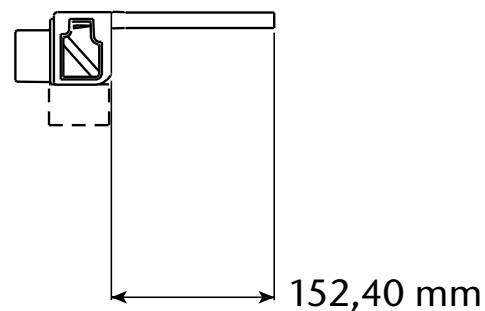

SHEET-effect

581201FSW-EU	MagicFalls SHEET 300mm (1') White - 152,40mm (6") depth
581218FSW-EU	MagicFalls SHEET 450mm (18") White - 152,40mm (6") depth
581202FSW-EU	MagicFalls SHEET 600mm (2') White - 152,40mm (6") depth
581203FSW-EU	MagicFalls SHEET 900mm (3') White - 152,40mm (6") depth

RAINFALL-effect

581201FRW-EU	MagicFalls RAINFALL 300mm (1') White - 152,40mm (6") depth
581218FRW-EU	MagicFalls RAINFALL 450mm (18") White - 152,40mm (6") depth
581202FRW-EU	MagicFalls RAINFALL 600mm (2') White - 152,40mm (6") depth
581203FRW-EU	MagicFalls RAINFALL 900mm (3') White - 152,40mm (6") depth

SHEET-effect

RAINFALL-effect

A mm	B mm
227,0	113,5
328,7	164,3
481,0	240,5
633,5	316,7
938,3	469,1

MAGICSTREAM™ DECK JET I & II

MagicStream® Deck Jet I

MagicStream® Deck Jet II

Model	Description
580000-EU	MagicStream - Deck Jet I
580003-EU	MagicStream - Deck Jet II